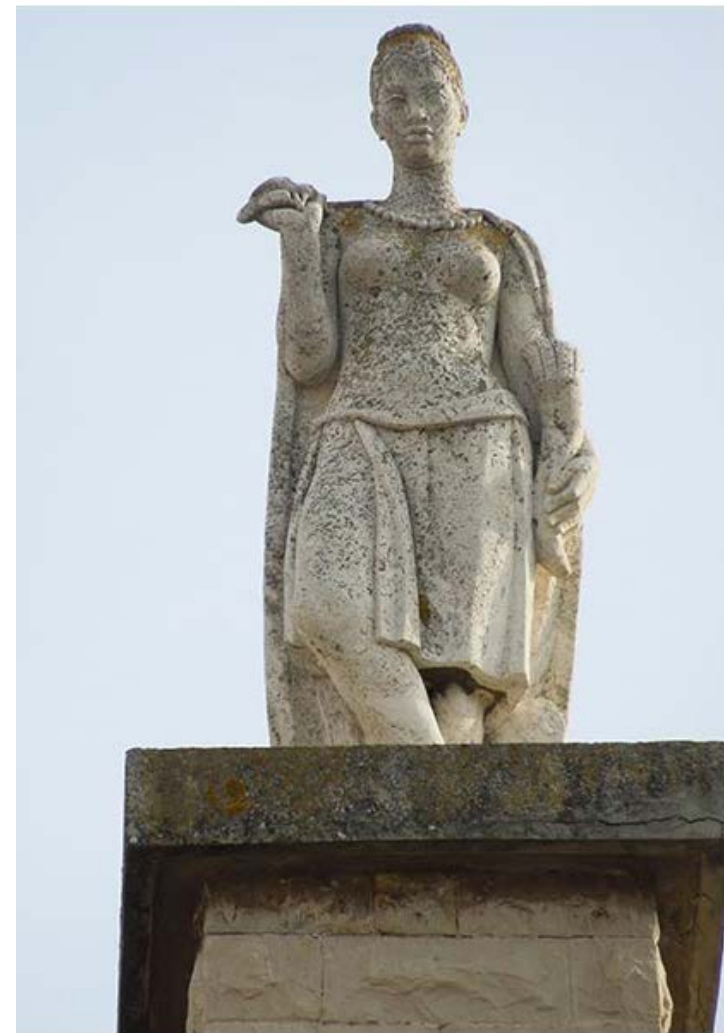

SCULTORE
VIGNI CORRADO